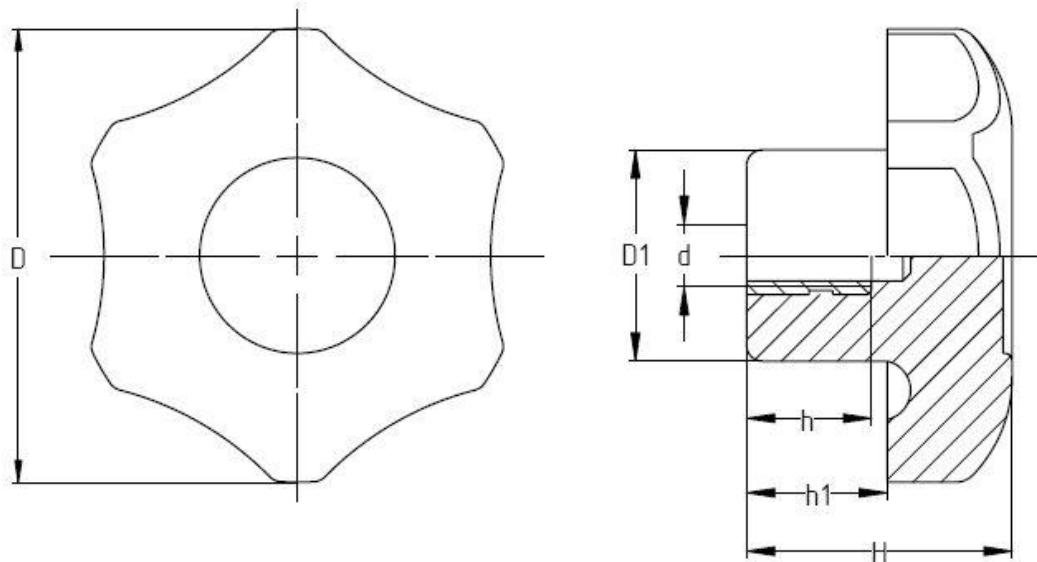

Bonsheng Trade Co.,Ltd

BS-100528 Six Arm Handle(knob)

Material: Bakelite

Color: Black

Main Insert: Copper

Bonsheng	D	d1	d	h	h1	H
BS-10052858	58	27	M8	16	18	34

(订货示例)Order: BS-10052858-M8